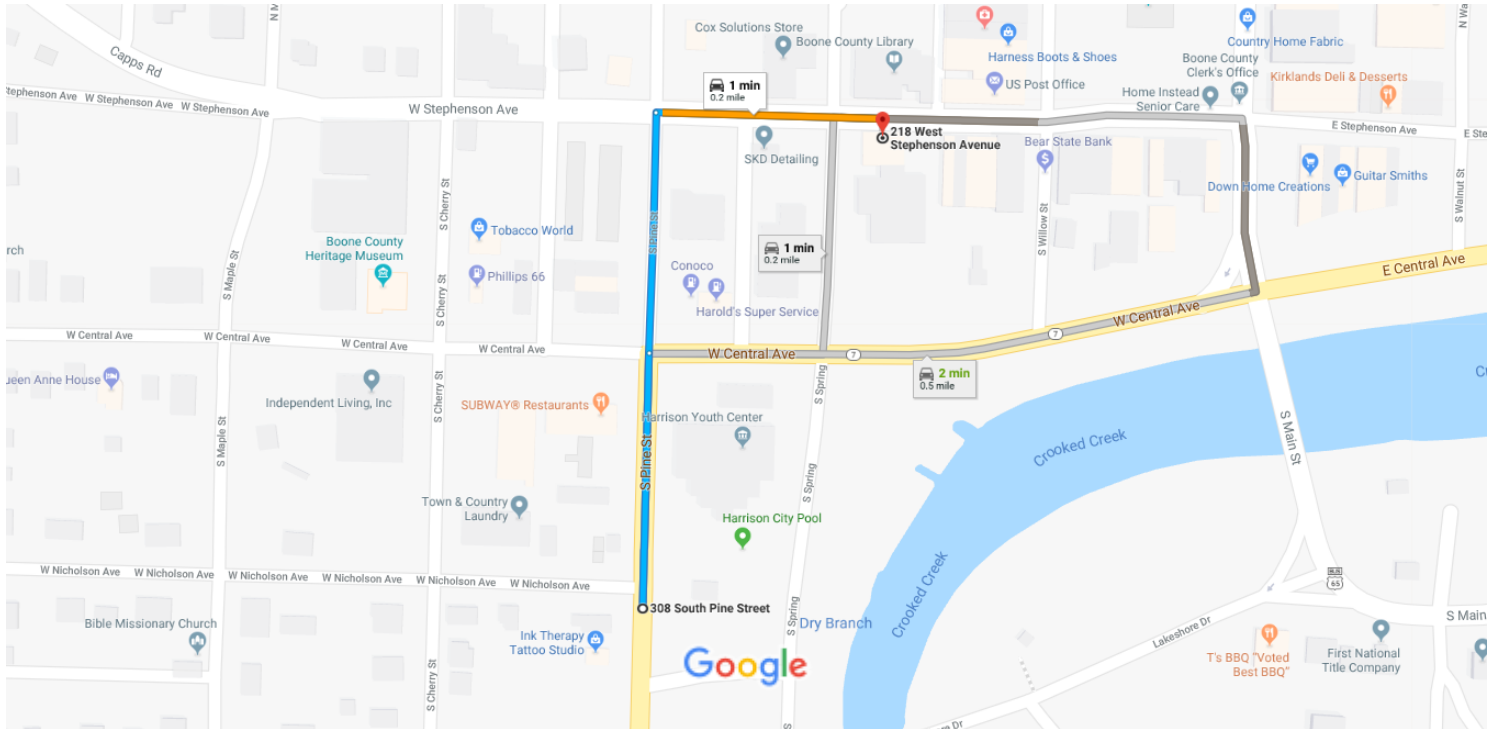

308 S Pine St, Harrison, AR 72601 to 218 W Stephenson Drive 0.2 mile, 1 min
Ave, Harrison, AR 72601

Map data ©2018 Google 100 ft

308 S Pine St

Harrison, AR 72601

- ↑ 1. Head north on S Pine St toward W Nicholson Ave
456 ft
- ↑ 2. Continue straight past SUBWAY® Restaurants to stay on S Pine St
433 ft
- ↘ 3. Turn right onto W Stephenson Ave
Destination will be on the right
407 ft

218 W Stephenson Ave

Harrison, AR 72601

These directions are for planning purposes only. You may find that construction projects, traffic, weather, or other events may cause conditions to differ from the map results, and you should plan your route accordingly. You must obey all signs or notices regarding your route.